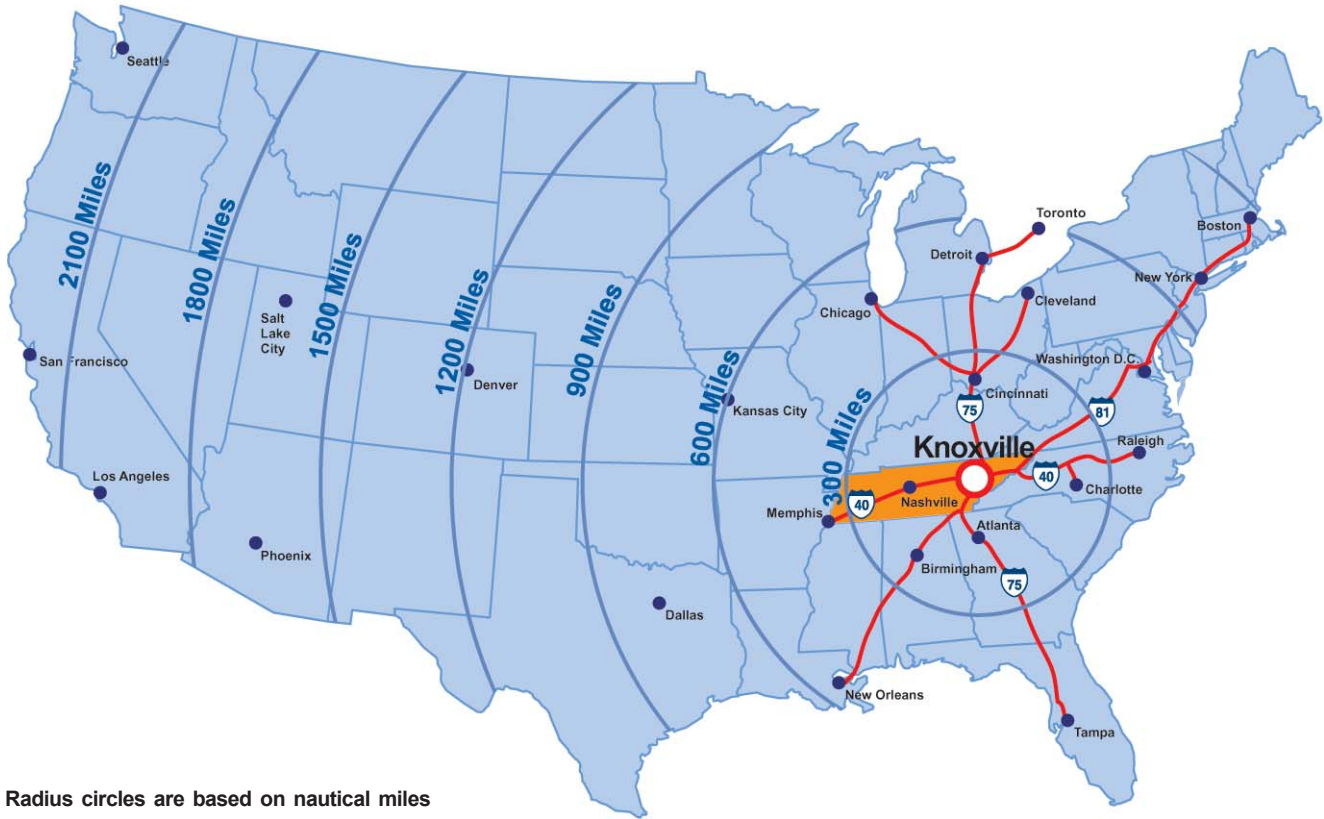

Proximity to Major US Markets

Over-the-Road Mileage to Selected Cities

Atlanta, GA	214	Los Angeles, CA	2,186
Austin, TX	1,039	Memphis, TN	391
Baltimore, MD	551	Minneapolis, MN	956
Birmingham, AL	257	Miami, FL	900
Boston, MA	930	Nashville, TN	180
Charlotte, NC	243	Newark, NJ	697
Chattanooga, TN	112	New Orleans, LA	602
Chicago, IL	542	New York, NY	748
Cincinnati, OH	257	Orlando, FL	653
Cleveland, OH	500	Pittsburgh, PA	494
Columbus, OH	357	Phoenix, AZ	1,863
Dallas, TX	844	Philadelphia, PA	624
Denver, CO	1,335	Saint Louis, MO	486
Detroit, MI	513	Salt Lake City, UT	1,890
Houston, TX	925	San Francisco, CA	2,486
Indianapolis, IN	357	Seattle, WA	2,630
Jacksonville, FL	547	Tampa, FL	670
Kansas City, MO	733	Washington, DC	512

Direct Flight Information

Airline / Carrier	Destinations	Departures	Seats
Allegiant Air**	St. Petersburg/Clearwater		
	Las Vegas	1	150
	Orlando - Sanford	1	150
	Ft. Lauderdale	1	150
American Eagle	Dallas/Ft. Worth	5	290
	Chicago	4	200
Continental Express	Houston	4	200
	Cleveland	2	74
	Newark	2	100
Delta / Delta Connection	Cincinnati	6	320
	LaGuardia	2	100
	Atlanta	7	758
	Orlando - McCoy	2	100
	Tampa*	1	50
Northwest Airlink	Memphis	4	200
	Detroit	4	200
	Minneapolis	1	50
United Express	Chicago	5	250
	Denver	1	66
	Washington Dulles	4	200
US Airways Express	Philadelphia	3	150
	Charlotte	8	400
	Washington National	4	200
	TOTAL	73	4508

Updated: August 2007

*Saturday only service

**Allegiant Air flights are offered 4 times per week to St. Petersburg/Clearwater and Orlando-Sanford and 3 times per week to Las Vegas and Ft. Lauderdale (scheduled to begin November 15, 2007), not daily.